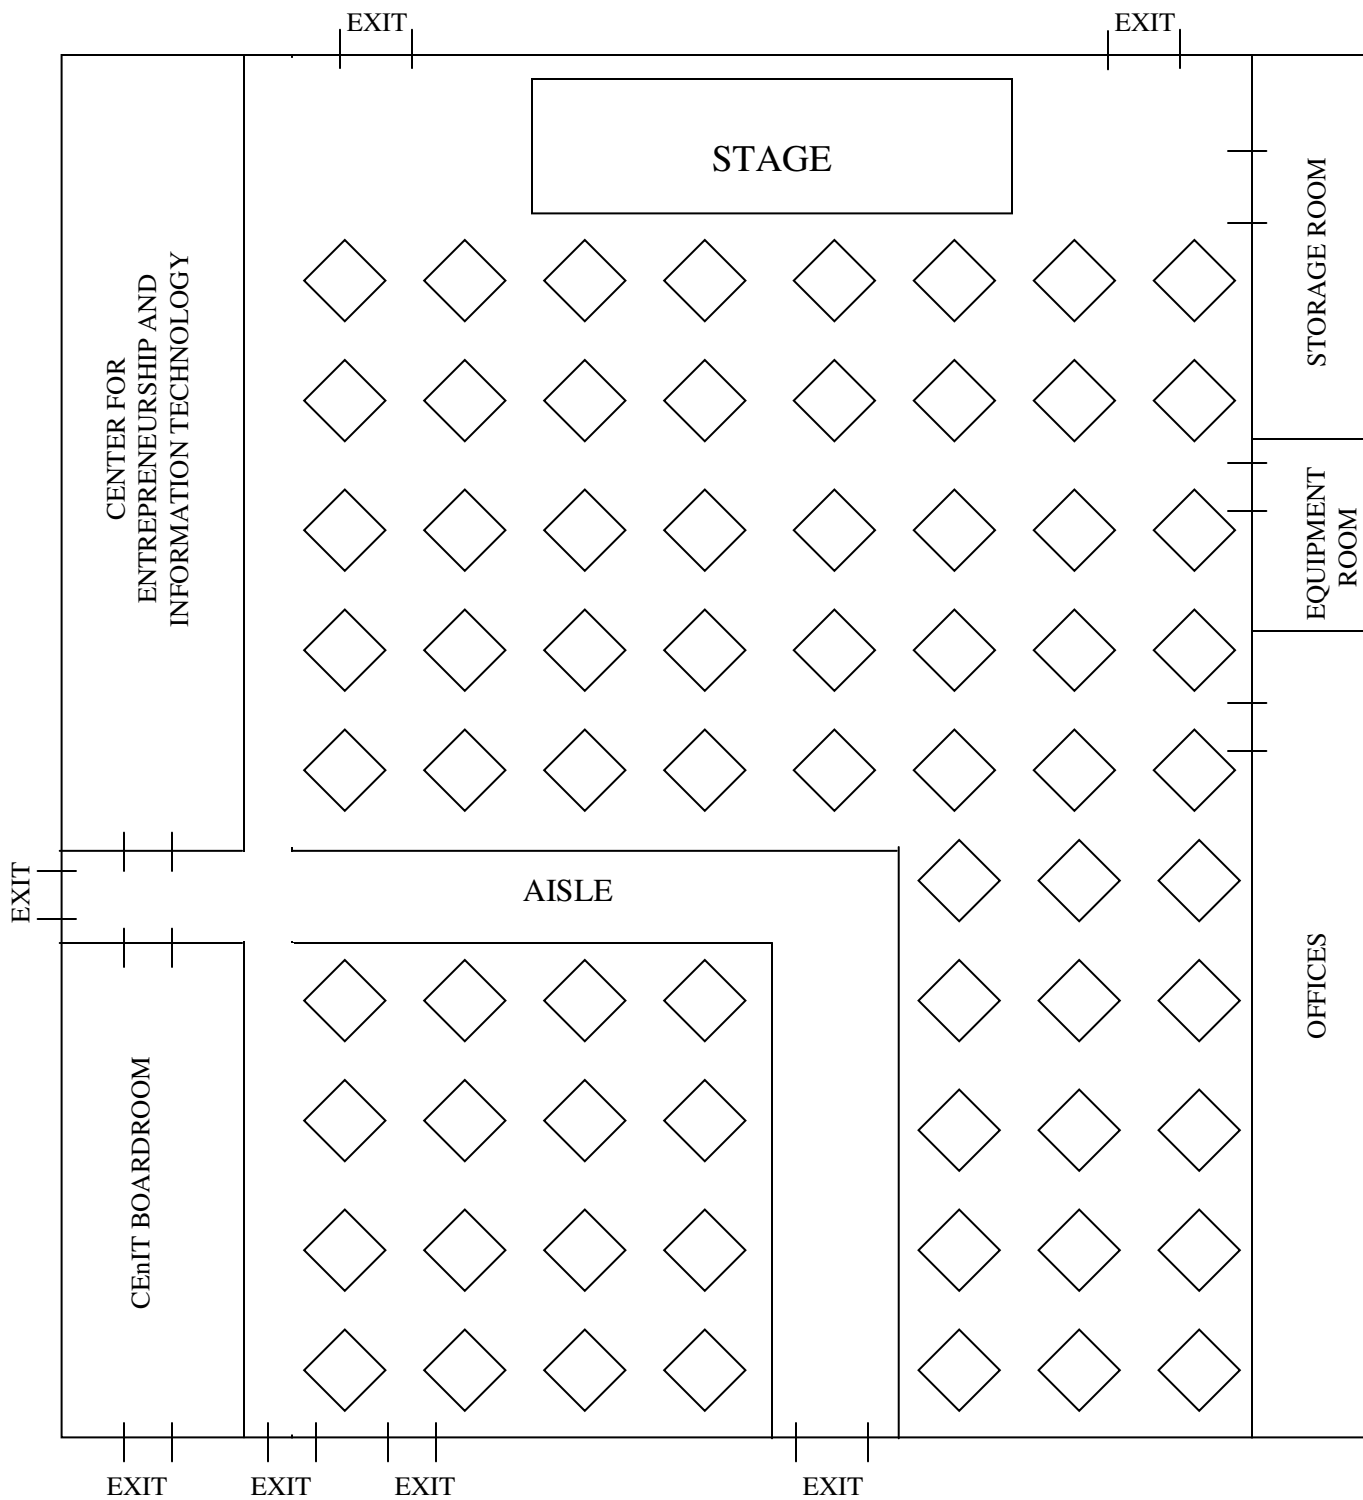

Main Floor Student Center SET-UP 1

◇ Tables (with 4 chairs)

|| Door way