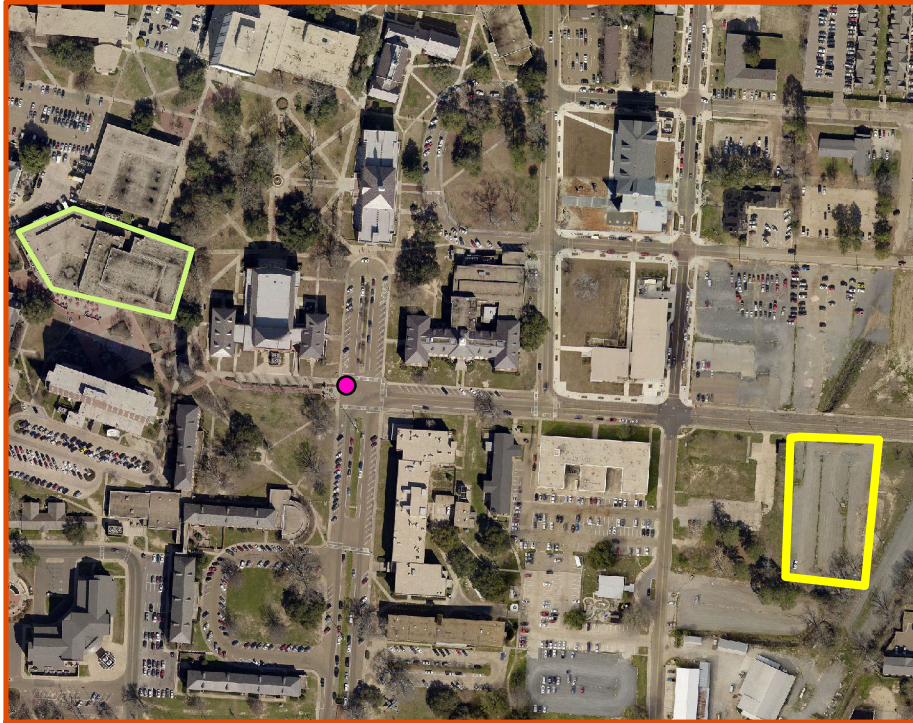

Career Day Directions Map

From I-20:
 Head south on Trenton St/LA 167 S
 Turn right (west) on Dan Reneau Dr
 Designated parking will be on the left, before the small building

From US 80:
 Continue (east) down California Ave/US 80
 Turn left (north) on Homer St
 Designated parking will be on the right, after the small building

From LA 167:
 Continue (north) on Vienna St/LA 167 N
 Turn left (west) on Dan Reneau Dr
 Designated parking will be on the left, before the small building

Legend

- Drop-off Point (above)
- Student Center (above)
- Reserved Parking (above)
- Route from Hwy 80
- Route from I-20
- Route from Hwy 167 S