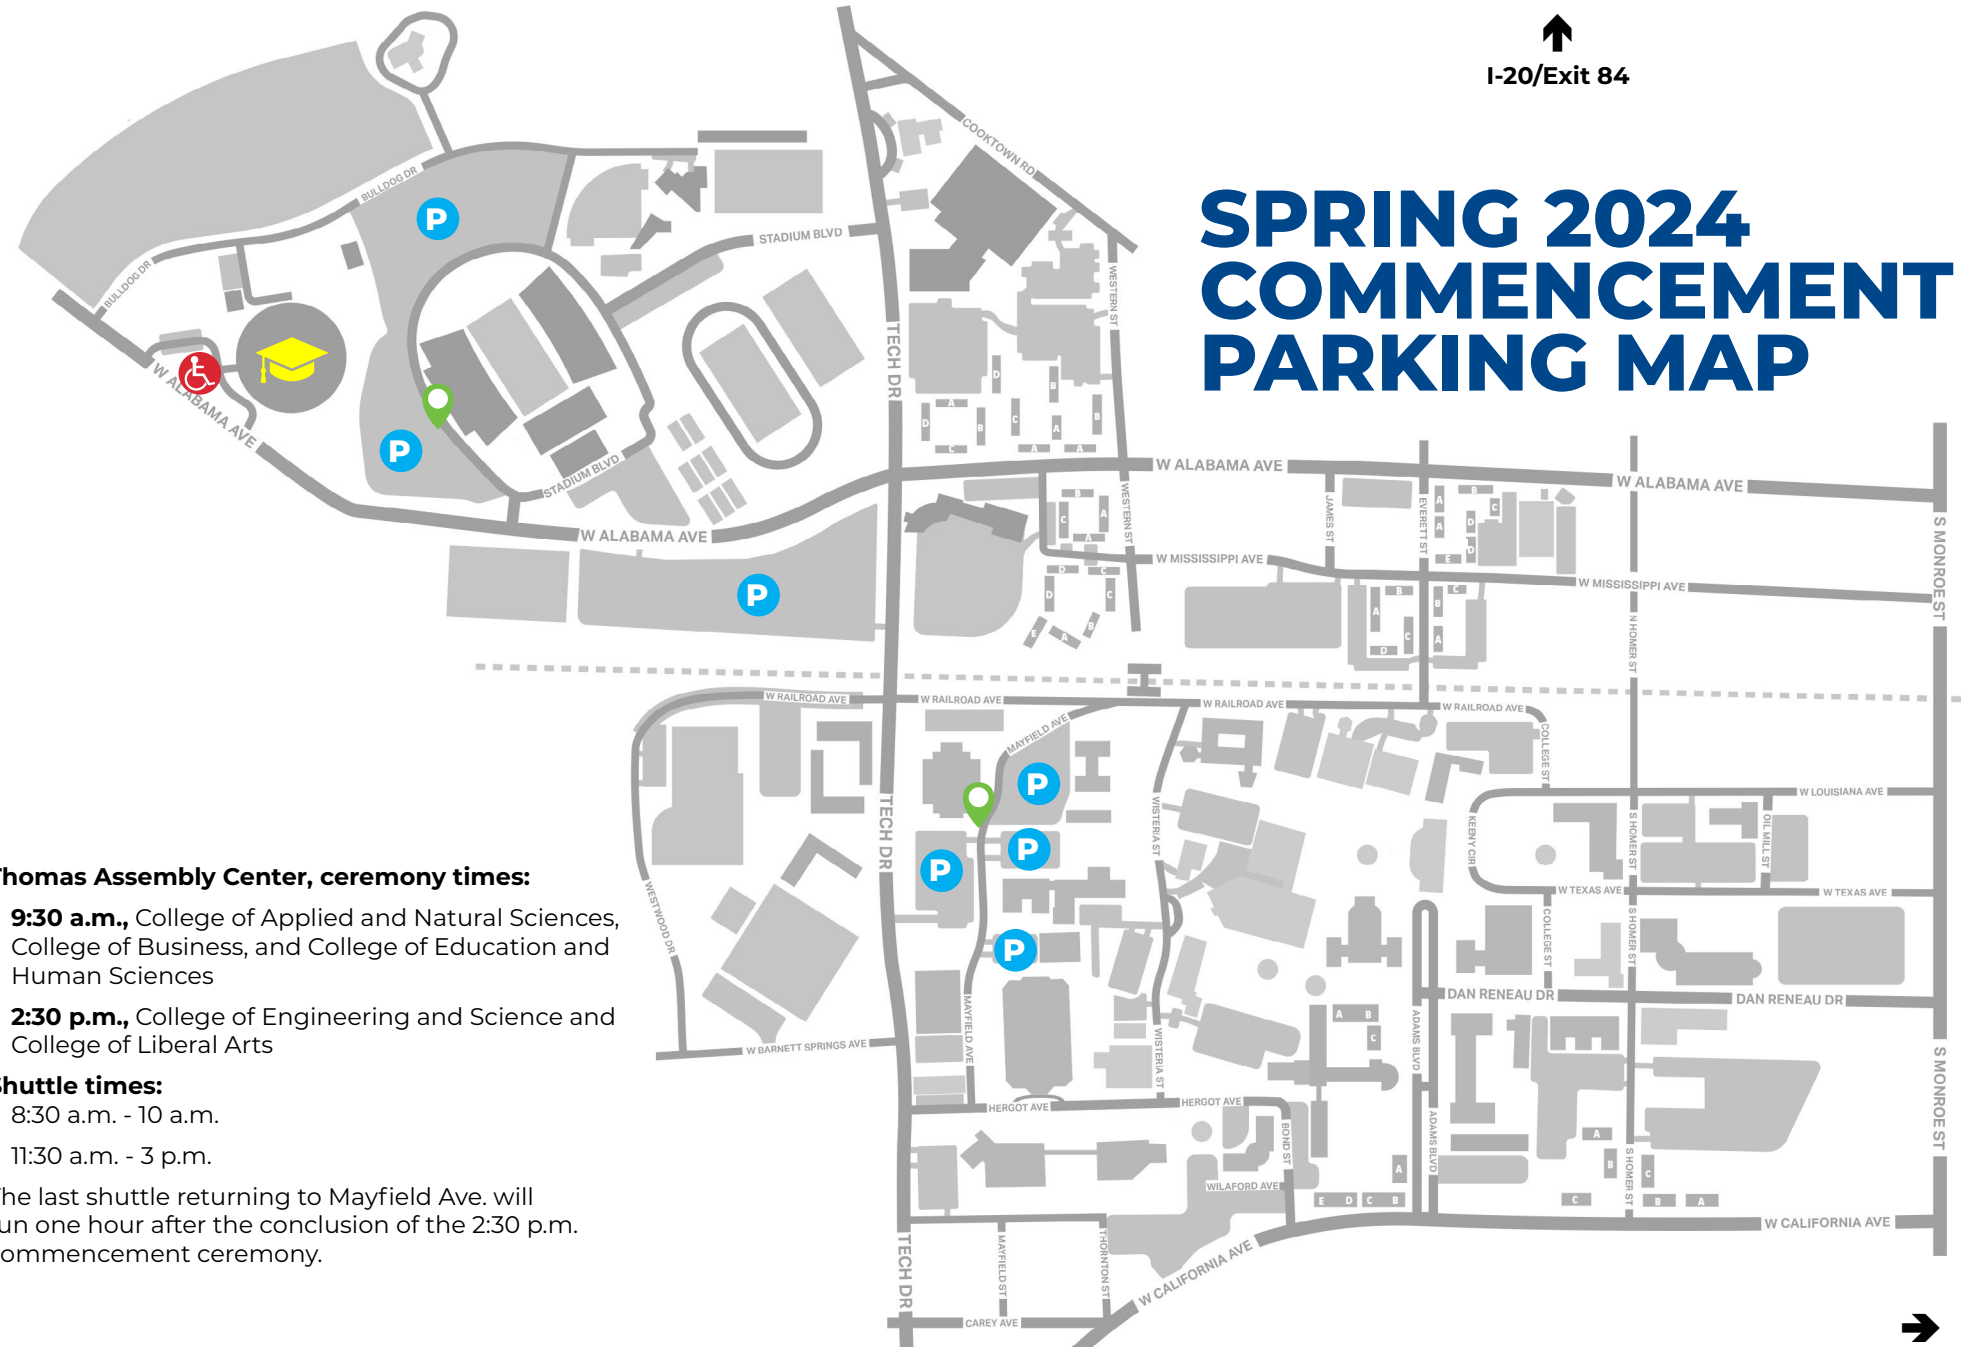

↑
I-20/Exit 84

SPRING 2024 COMMENCEMENT PARKING MAP

Thomas Assembly Center, ceremony times:

- **9:30 a.m.**, College of Applied and Natural Sciences, College of Business, and College of Education and Human Sciences
- **2:30 p.m.**, College of Engineering and Science and College of Liberal Arts

Shuttle times:

- 8:30 a.m. - 10 a.m.
- 11:30 a.m. - 3 p.m.

The last shuttle returning to Mayfield Ave. will run one hour after the conclusion of the 2:30 p.m. commencement ceremony.

-  Pick-up/Drop-off (Shuttle will run from crosswalk on Mayfield Ave. to the Joe Aillet Stadium ticket booth)
-  Overflow Parking is available in parking lots along Mayfield Avenue with shuttle service to the Thomas Assembly Center.
-  ADA Parking (There is a limited amount of designated handicapped parking at the top of the hill on the Alabama Avenue side entrance next to the Assembly Center.)

→
Hwy 167